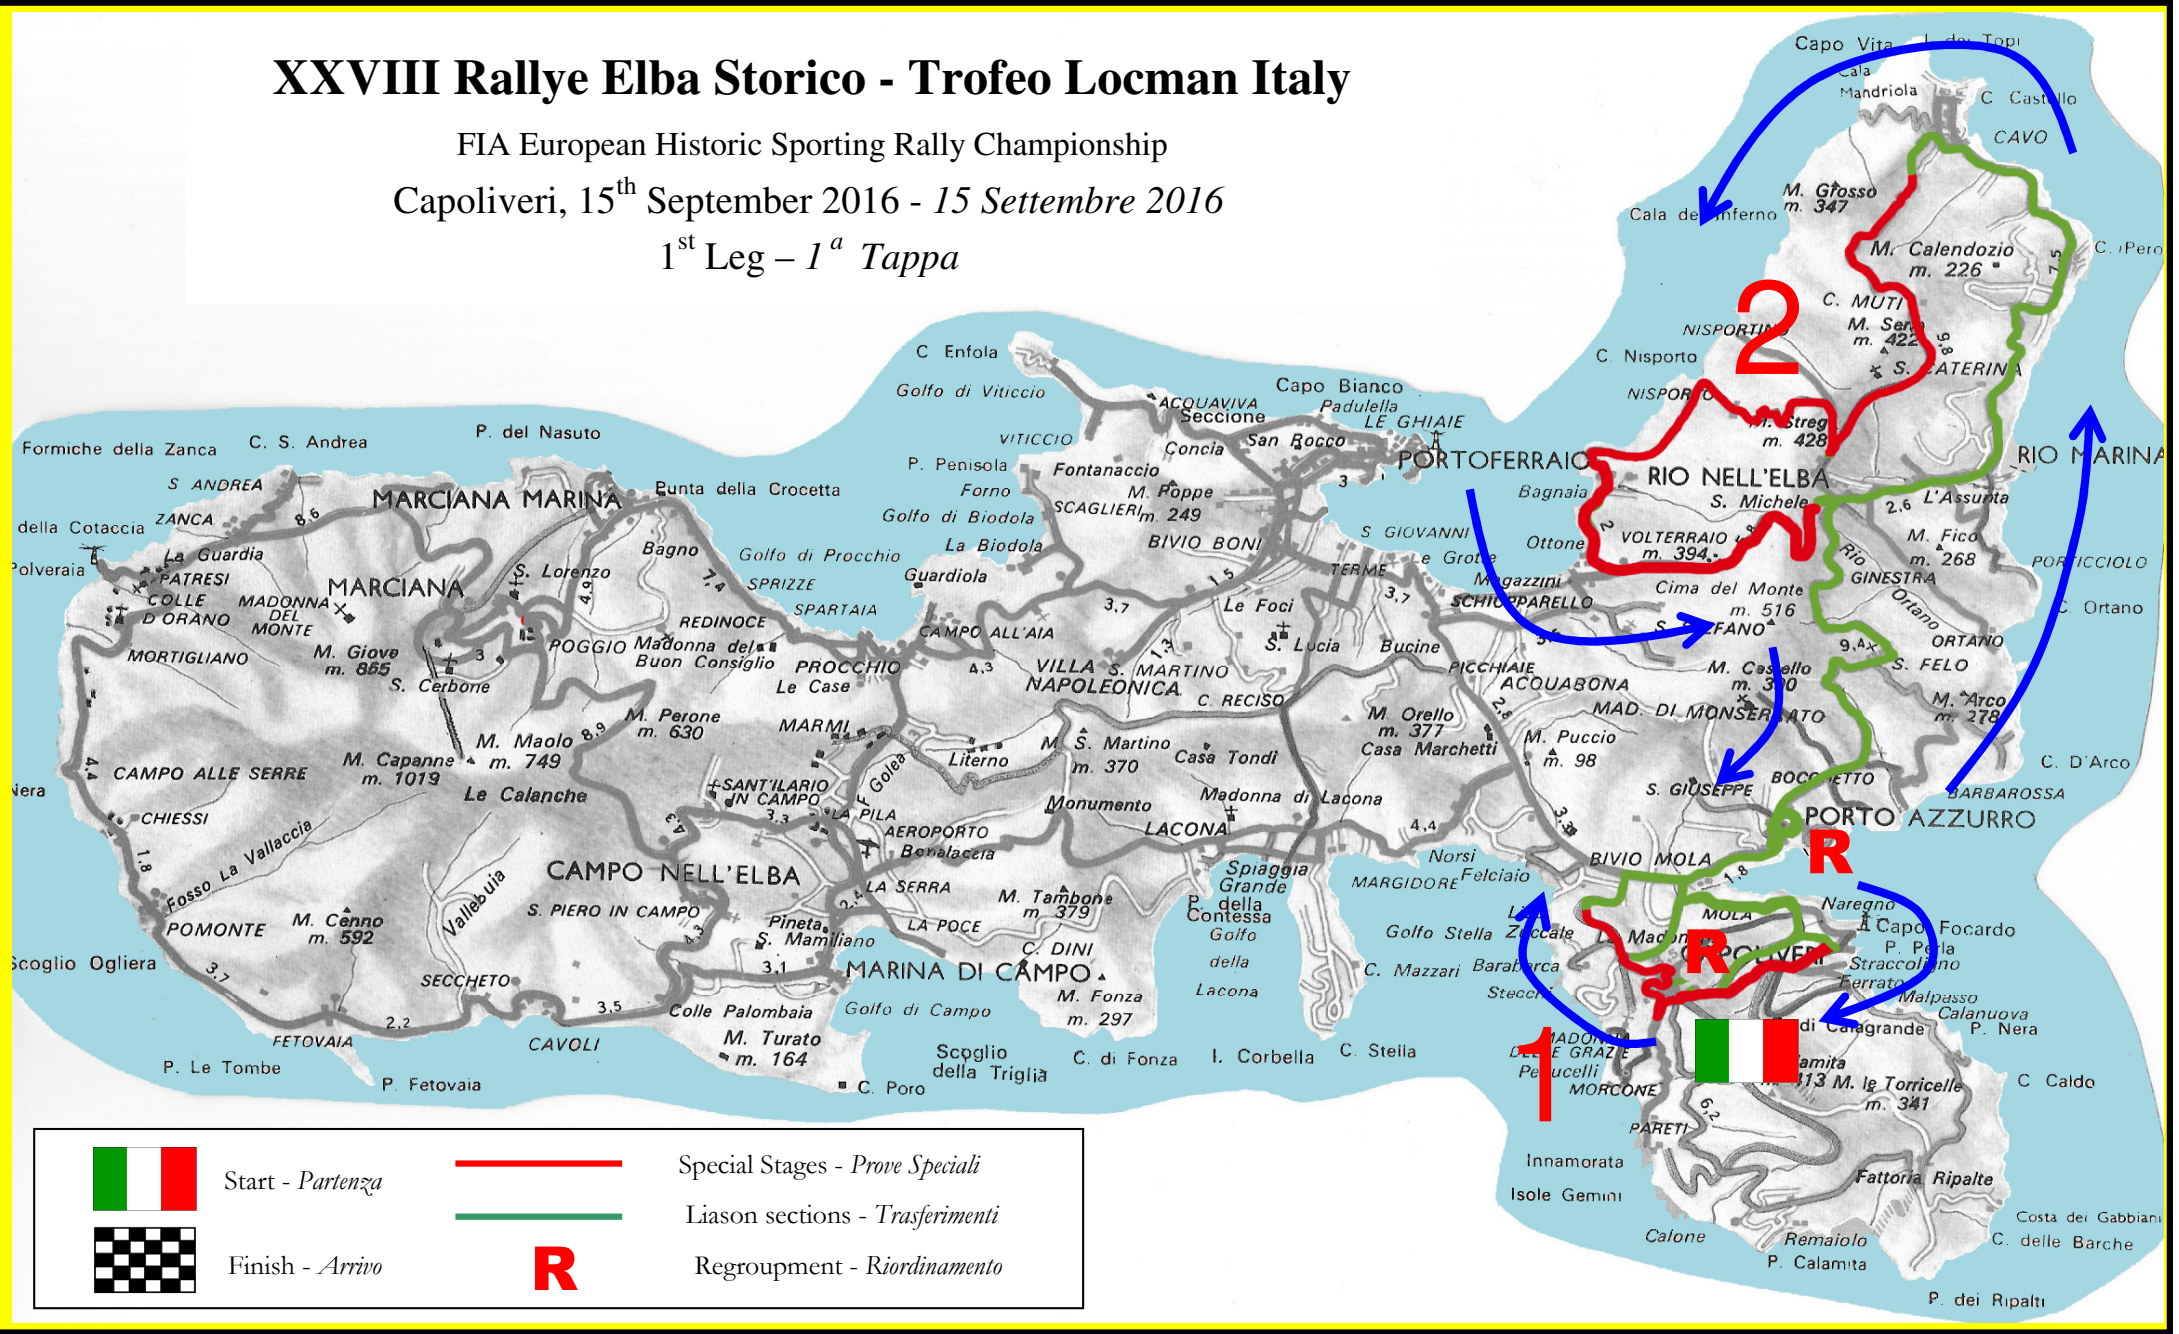

# XXVIII Rallye Elba Storico - Trofeo Locman Italy

FIA European Historic Sporting Rally Championship

Capoliveri, 15<sup>th</sup> September 2016 - 15 Settembre 2016

1<sup>st</sup> Leg - 1<sup>a</sup> Tappa

# XXVIII Rallye Elba Storico - Trofeo Locman Italy

FIA European Historic Sporting Rally Championship

Capoliveri, 16<sup>th</sup> September 2016 - 16 Settembre 2016

1<sup>st</sup> Leg - 1<sup>a</sup> Tappa

# XXVIII Rallye Elba Storico - Trofeo Locman Italy

FIA European Historic Sporting Rally Championship

Capoliveri, 17<sup>th</sup> September 2016 - 17 Settembre 2016

2<sup>nd</sup> Leg - 2<sup>a</sup> Tappa