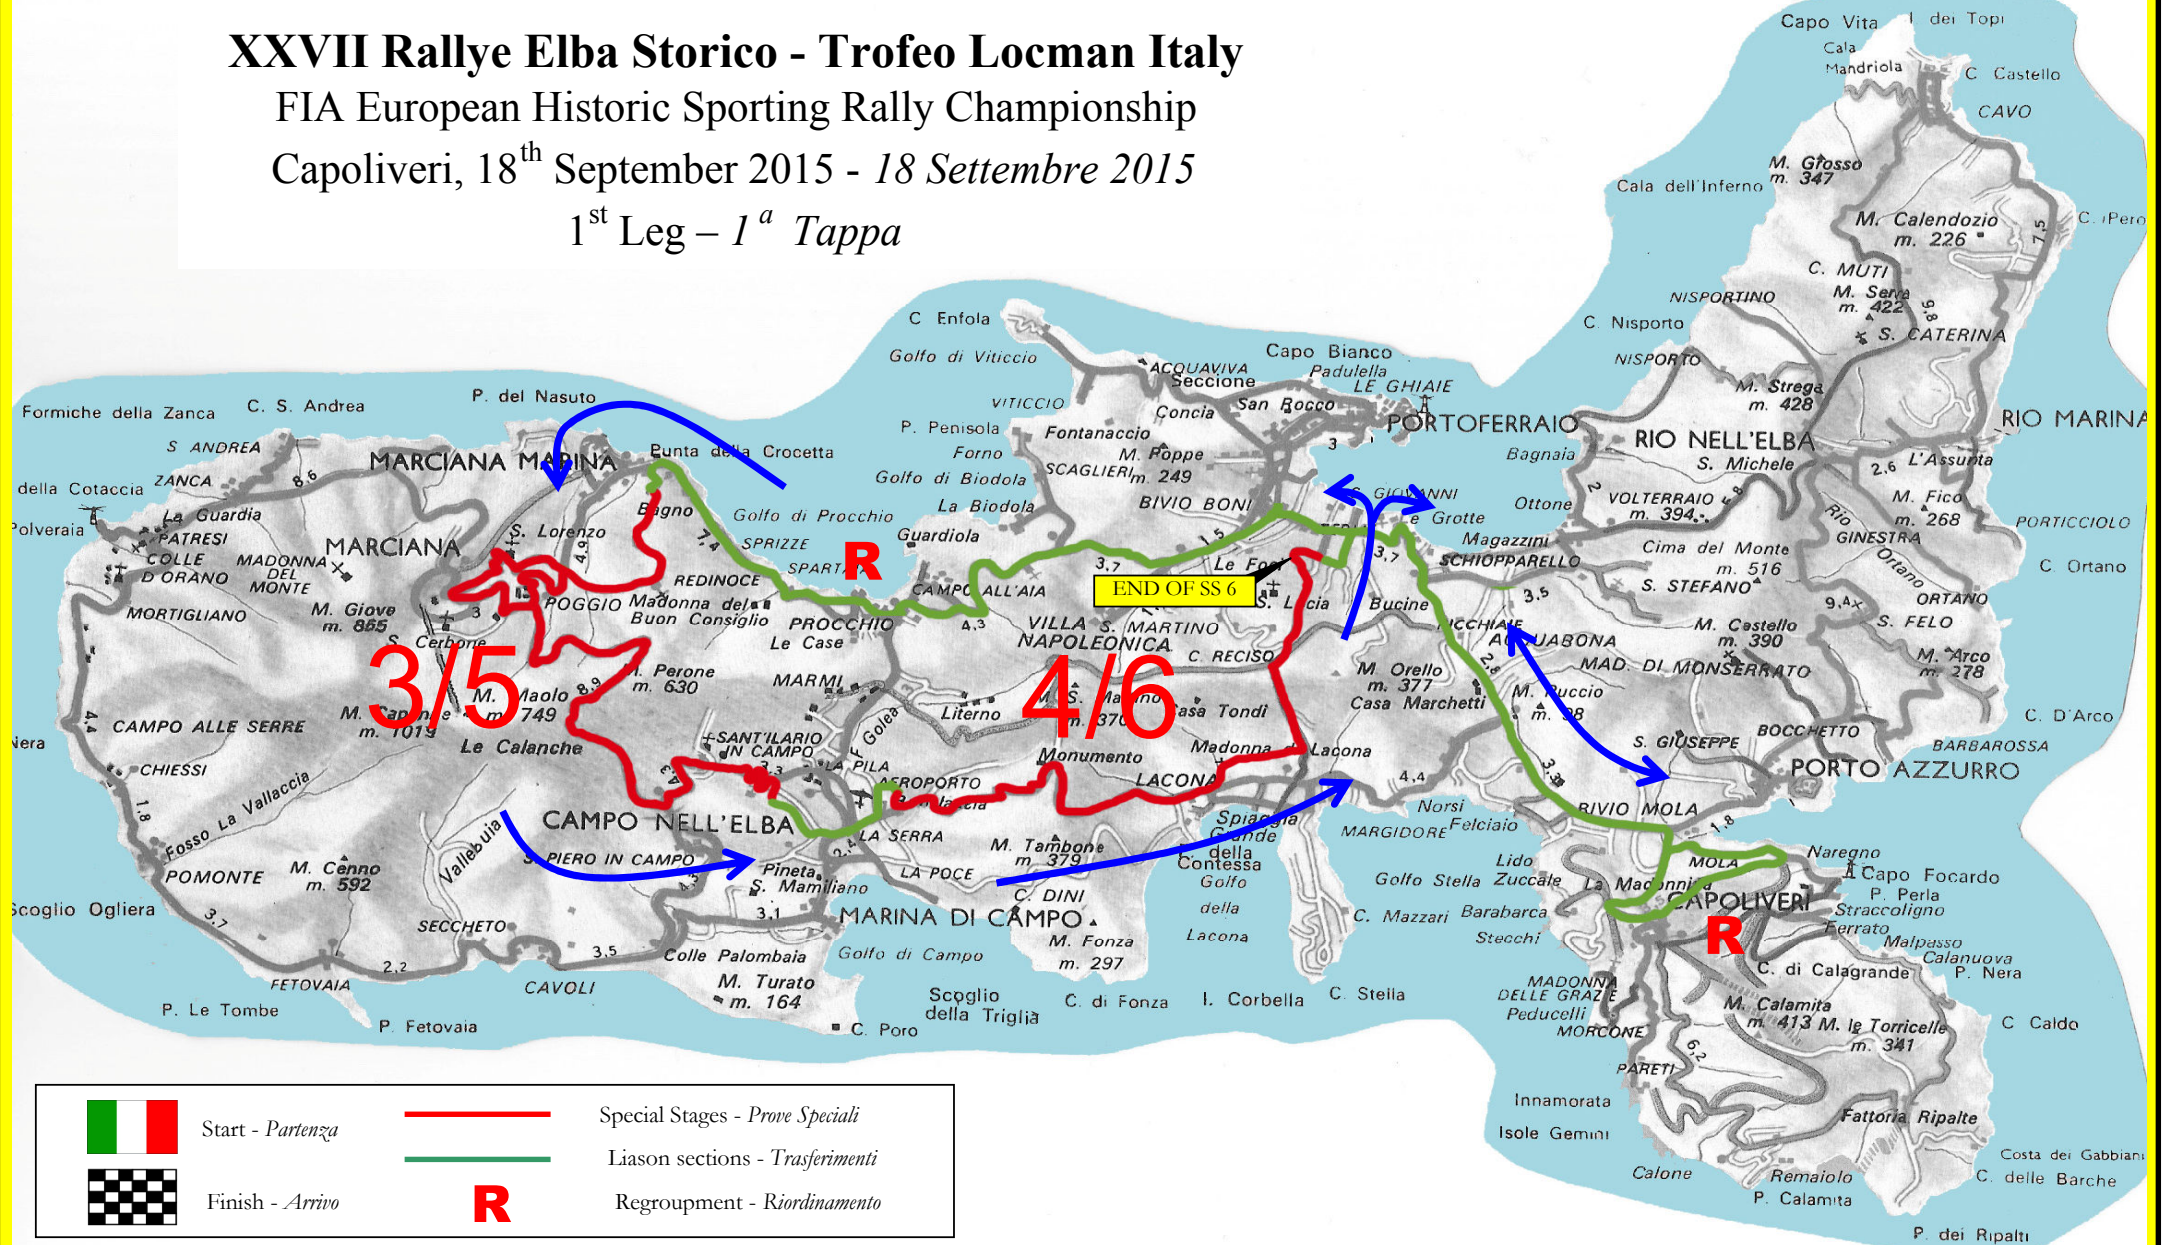

# XXVII Rallye Elba Storico - Trofeo Locman Italy

FIA European Historic Sporting Rally Championship

Capoliveri, 17<sup>th</sup> September 2015 - 17 Settembre 2015

1<sup>st</sup> Leg - 1<sup>a</sup> Tappa

# XXVII Rallye Elba Storico - Trofeo Locman Italy

FIA European Historic Sporting Rally Championship

Capoliveri, 18<sup>th</sup> September 2015 - 18 Settembre 2015

1<sup>st</sup> Leg - 1<sup>a</sup> Tappa

# XXVII Rallye Elba Storico - Trofeo Locman Italy

FIA European Historic Sporting Rally Championship

Capoliveri, 19<sup>th</sup> September 2015 - 19 Settembre 2015

2<sup>nd</sup> Leg - 2<sup>a</sup> Tappa