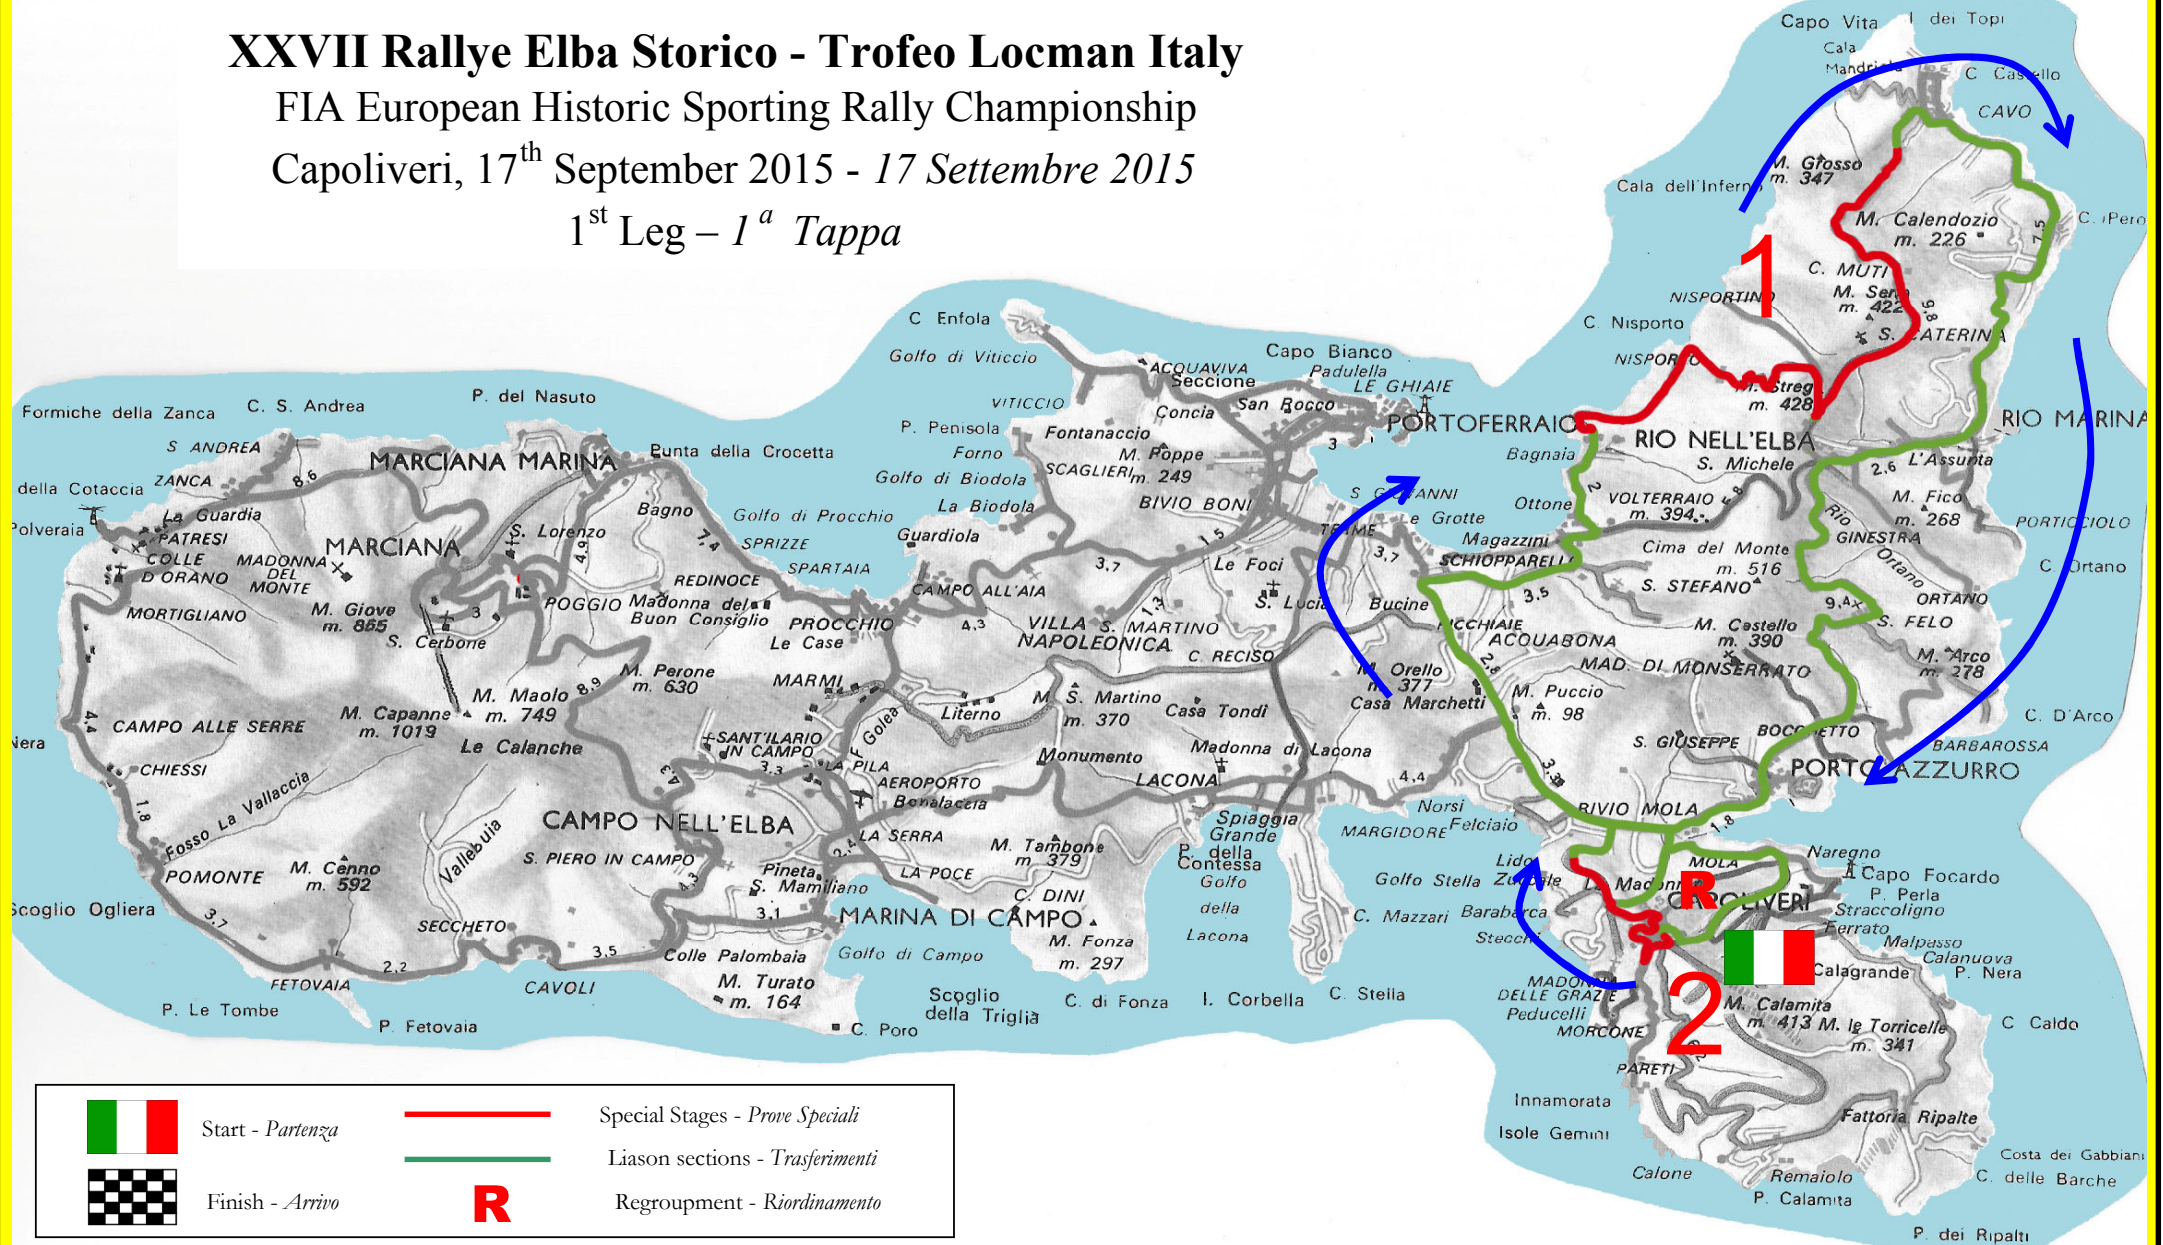

# XXVII Rallye Elba Storico - Trofeo Locman Italy

FIA European Historic Sporting Rally Championship

Capoliveri, 17<sup>th</sup> September 2015 - 17 Settembre 2015

1<sup>st</sup> Leg - 1<sup>a</sup> Tappa

# XXVII Rallye Elba Storico - Trofeo Locman Italy

FIA European Historic Sporting Rally Championship

Capoliveri, 18<sup>th</sup> September 2015 - 18 Settembre 2015

1<sup>st</sup> Leg - 1<sup>a</sup> Tappa

# XXVII Rallye Elba Storico - Trofeo Locman Italy

FIA European Historic Sporting Rally Championship

Capoliveri, 19<sup>th</sup> September 2015 - 19 Settembre 2015

2<sup>nd</sup> Leg - 2<sup>a</sup> Tappa